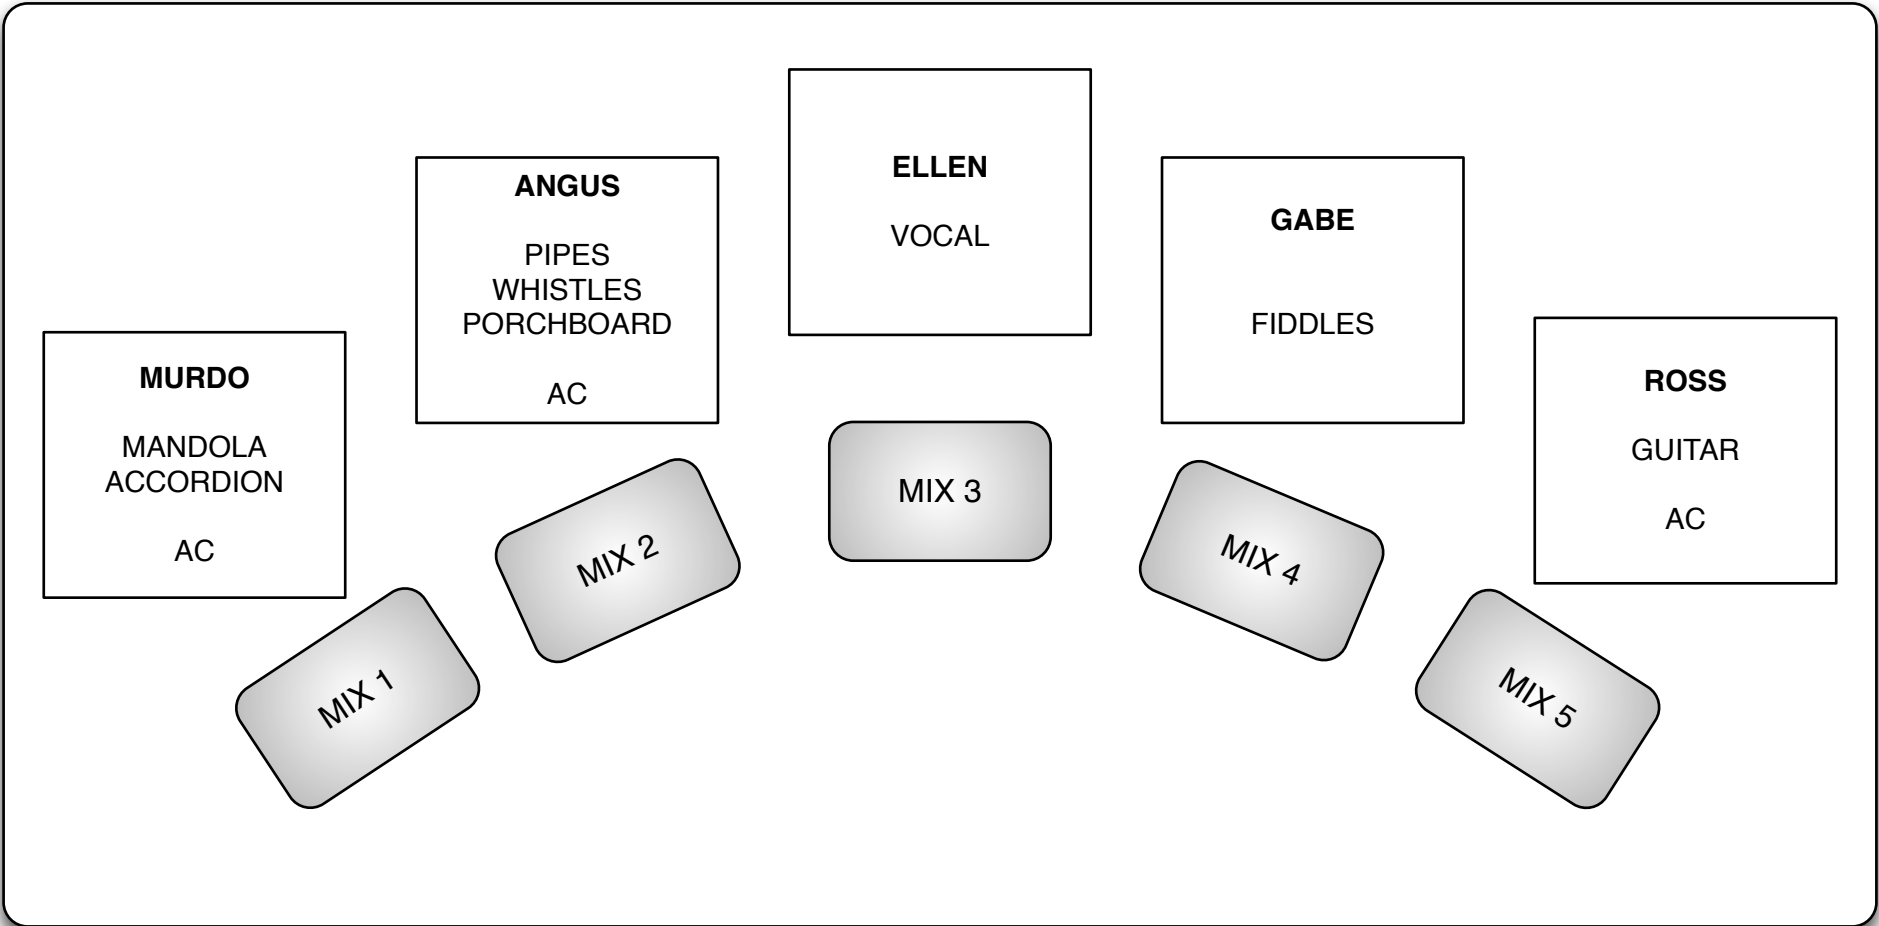

# DÀIMH

## STAGE PLAN 2016

**FOH**

## CHANNEL LIST

Channel	Name	Instrument	Requirements	Stand	Notes
1	MURDO	MANDOLA	XLR		
2	MURDO	ACCORDION	XLR		
3	MURDO	ACCORDION	XLR		
4	MURDO	VOX	SM58	TALL BOOM	TALKING ONLY
5	ANGUS	BAGPIPES	XLR		
6	ANGUS	BORDER PIPE	XLR	SHORT BOOM	MIC PROVIDED. NEED XLR x 2 FOR MUTE
7	ANGUS	DRONES	XLR		
8	ANGUS	WHISTLE	XLR	TALL BOOM	MIC PROVIDED. NEED XLR x 2 FOR MUTE
9	ANGUS	PORCHBOARD	XLR		
10	ELLEN	VOX	SM58	TALL BOOM	LEAD VOCAL
11	GABE	FIDDLE A	DI		
12	GABE	FIDDLE A	XLR		
13	GABE	FIDDLE B	XLR		
14	ROSS	GITAR	XLR		
15	ROSS	VOX	SM58	TALL BOOM	TALKING ONLY

**\*NOTE\* IF ONLY 4 MIXES AVAILABLE, PAIR MIXES 4 & 5**